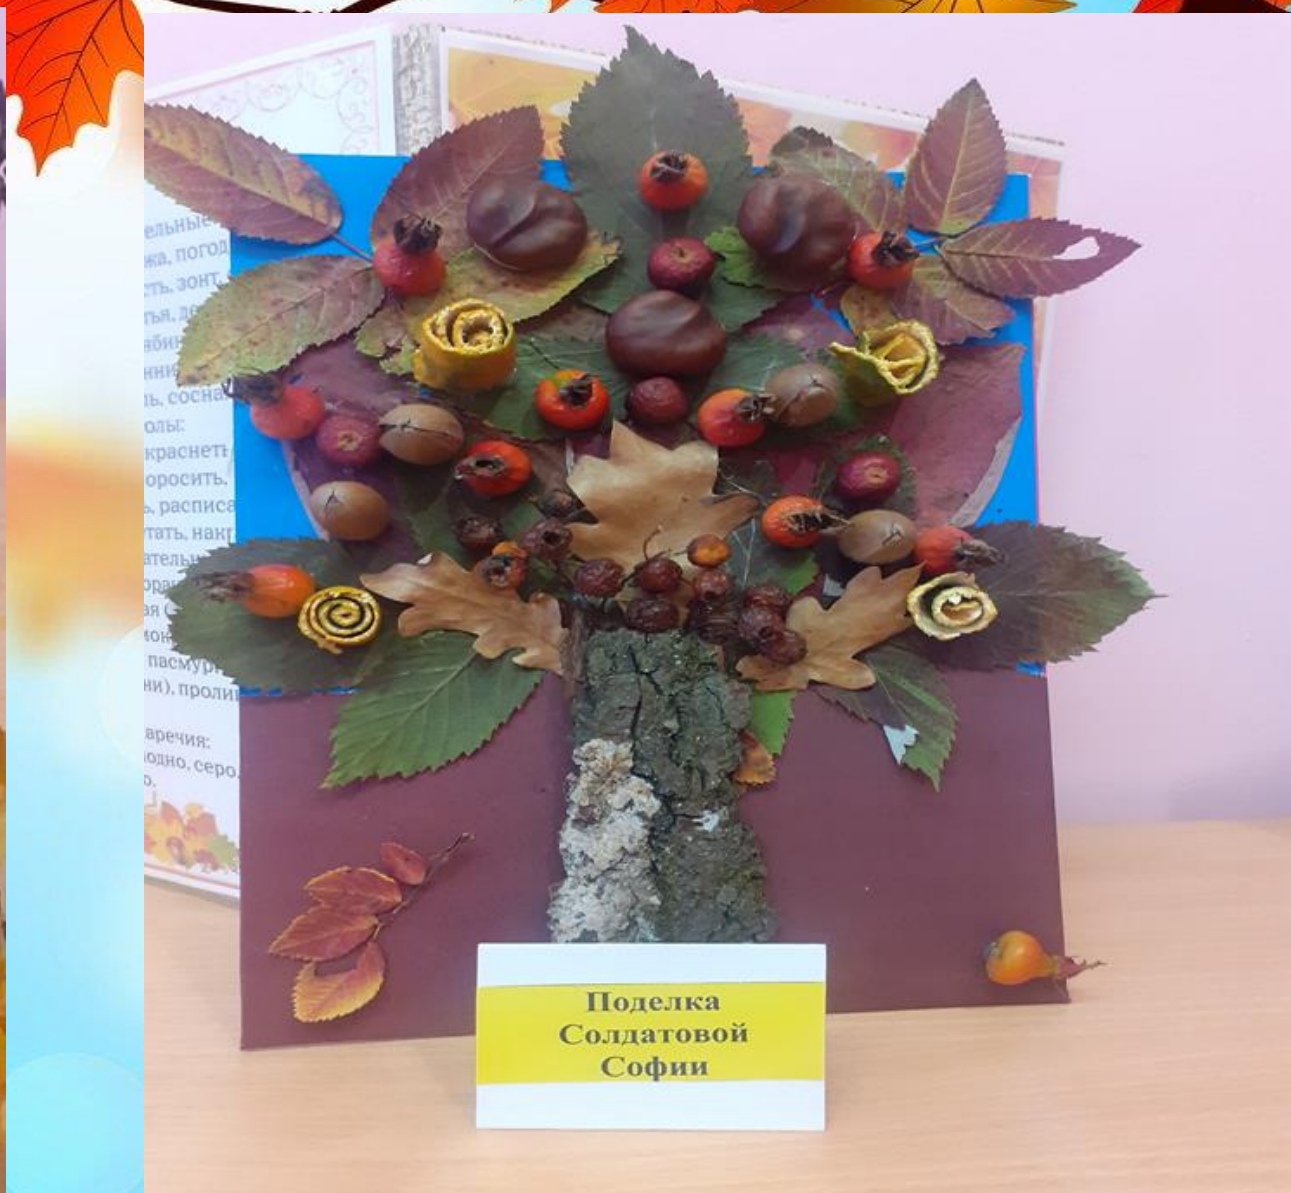

Поделка
Солдатовой
Софии